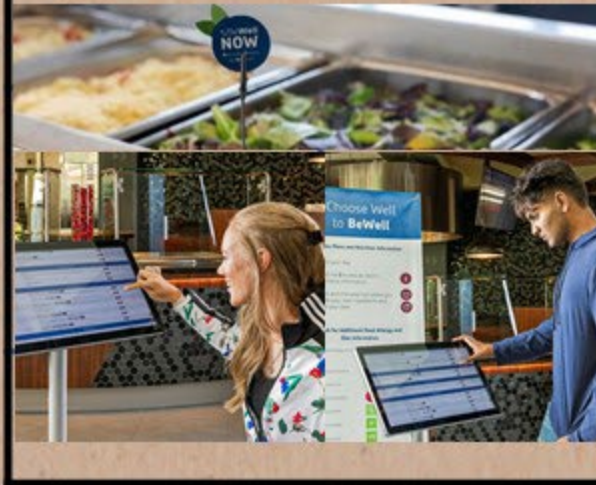

HOURS OF OPERATON

Scan the QR code below for our current hours of operation

STUDENT EMPLOYMENT

There are many job opportunities available in the Dining Program. We offer a variety of positions and we pay competitive wages! Work schedules are flexible enough to accommodate your busy schedule. Scan the QR Code below for more info.

BeWell is Aladdin Campus Dining's wellness program to help you have a more balanced dining experience. Our BeWell wellness approach combines the latest in food science and trendy recipes to create crave-worthy menu choices every day. We offer daily, weekly, and monthly specials, free take-home recipes, wellness promotions and more! Be sure to look for the BeWell blueberry icon in the Dining Hall.

Retail Locations

Programming

DISH ON DINING
WE THRIVE ON FEEDBACK

Meal Plans

Resident Students

All resident students are required to have some form of meal plan. Meal exchanges may be used at Chick-fil-, Café Campesino, and the Food Truck. Upgrades or dining dollars may happen anytime. Residents who have not earned 60 credit hours are required to have one of options below: